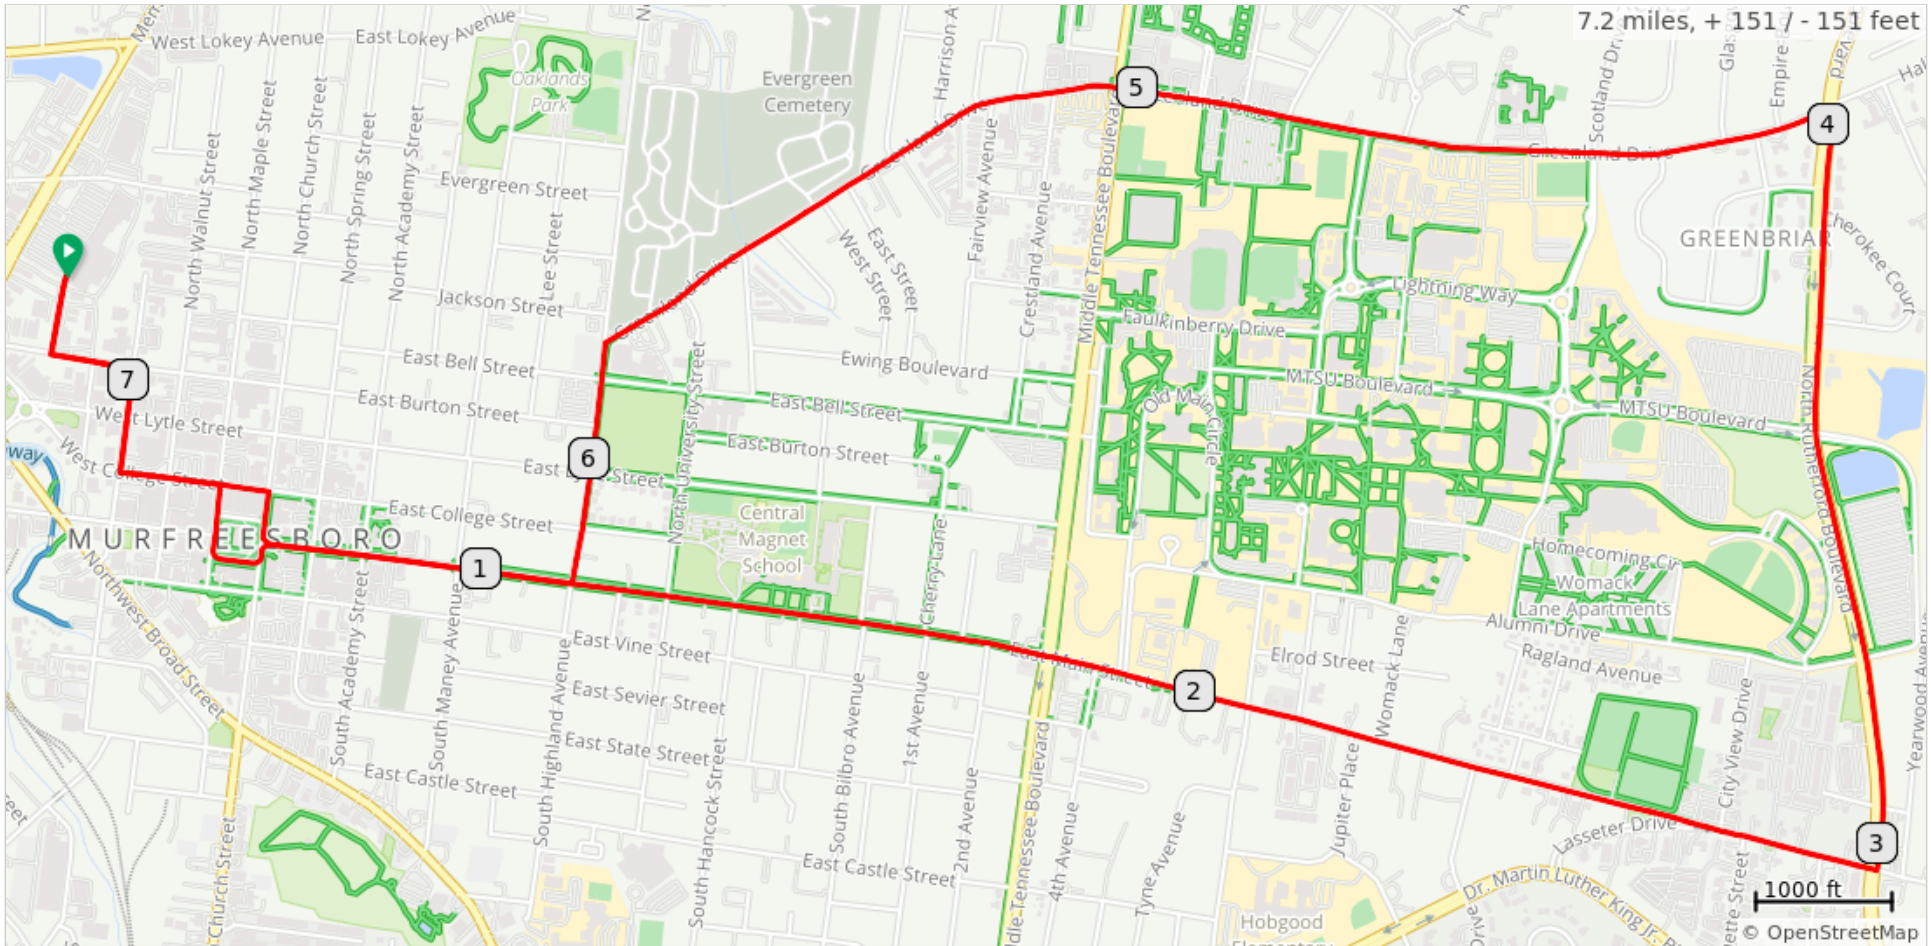

# 2022 Ride of Silence -Murfreesboro

2022 Ride of Silence -Murfreesboro

Num	Dist	Prev	Type	Note	Next
1.	0.0	0.0	📍	Start of route	0.0
2.	0.0	0.0	↑	Continue onto Rice St	0.1
3.	0.1	0.1	←	L onto W Burton St	0.1
4.	0.2	0.1	→	R onto N Front St	0.1
5.	0.4	0.1	←	L onto W College St	0.1
6.	0.5	0.1	→	R onto N Maple St	0.1

0.5 miles. +15/-5 feet

Num	Dist	Prev	Type	Note	Next
7.	0.6	0.1	←	Slight L onto S Public Square	0.1
8.	0.7	0.1	←	L onto S Church St	0.0
9.	0.7	0.0	→	Slight R onto E Main St	2.3
10.	3.0	2.3	←	L onto N Rutherford Blvd	1.1
11.	4.0	1.1	←	L onto Greenland Dr	1.8

3.5 miles. +51/-52 feet

Num	Dist	Prev	Type	Note	Next
12.	5.8	1.8	←	L onto N Highland Ave	0.3
13.	6.2	0.3	→	R onto E Main St	0.4
14.	6.6	0.4	→	R onto N Church St	0.1
15.	6.7	0.1	←	L onto W College St	0.2
16.	6.9	0.2	→	R onto N Front St	0.1
17.	7.0	0.1	←	L onto W Burton St	0.1

3.0 miles. +12/-35 feet

Num	Dist	Prev	Type	Note	Next
18.	7.1	0.1	→	R onto Rice St	0.1
19.	7.2	0.1	📍	End of route	0.0

0.2 miles. +0/-1 feet