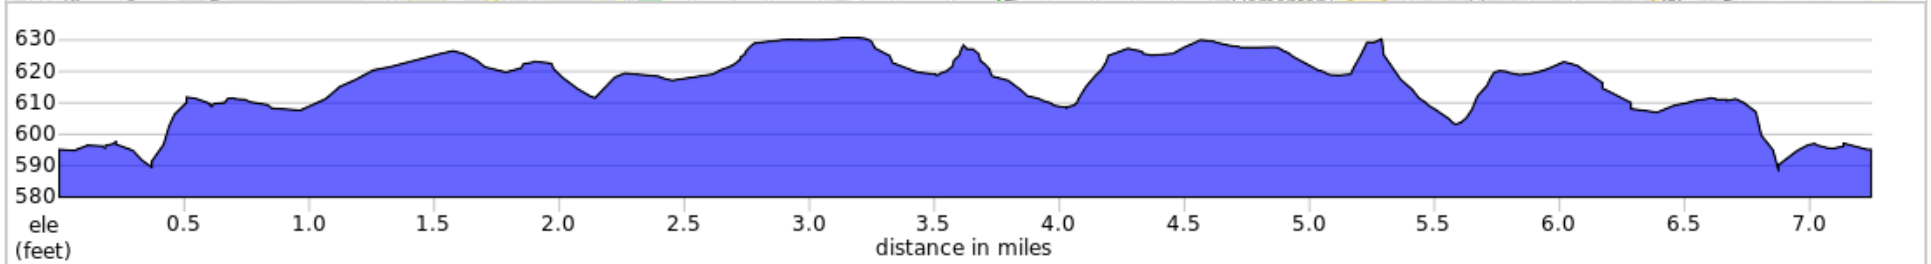

# 2022 Ride of Silence -Murfreesboro

2022 Ride of Silence -Murfreesboro

Num	Dist	Prev	Type	Note	Next
1.	0.0	0.0	📍	Start of route	0.0
2.	0.0	0.0	↑	Continue onto Rice St	0.1
3.	0.1	0.1	←	L onto W Burton St	0.1
4.	0.2	0.1	→	R onto N Front St	0.1
5.	0.4	0.1	←	L onto W College St	0.1
6.	0.5	0.1	→	R onto N Maple St	0.1

0.5 miles. +15/-5 feet

Num	Dist	Prev	Type	Note	Next
7.	0.6	0.1	←	Slight L onto S Public Square	0.1
8.	0.7	0.1	←	L onto S Church St	0.0
9.	0.7	0.0	→	Slight R onto E Main St	2.3
10.	3.0	2.3	←	L onto N Rutherford Blvd	1.1
11.	4.0	1.1	←	L onto Greenland Dr	1.8

3.0 miles. +12/-35 feet

Num	Dist	Prev	Type	Note	Next
18.	7.1	0.1	→	R onto Rice St	0.1
19.	7.2	0.1	📍	End of route	0.0

0.2 miles. +0/-1 feet